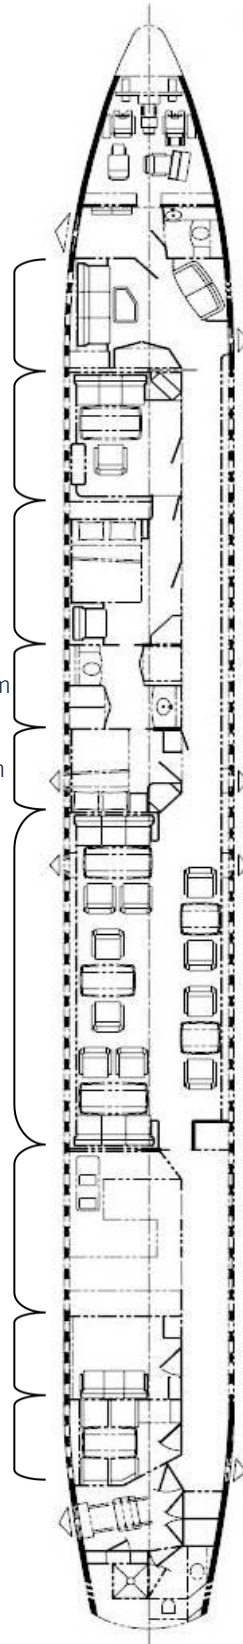

# BOEING B707-320B EXECUTIVE

1) Forward Lounge

2) Private office

3) Master bedroom

4) Master Bathroom

5) second bedroom

6) Main lounge

7) Galley

8) 1st Private compartment

9) 2nd Private compartment

**Seating:** 30 / 36 Passengers

**Endurance:** 10 / 11 hours

**Engines:** Pratt & Whitney JT3D-3B. Stage III

**Permanent US Waiver**

**Features:** Roomy cabin with:

2 lounges,

2 bedrooms,

1 private office,

2 private compartments,

1 shower, 2 lavatories

Fully equipped galley and bar;

Sophisticated entertainment center (Airshow,

DVD, VCR and CD players);

BOEING B707-320B EXECUTIVE

Forward lounge

Private office

Master bedroom

Master bathroom

Second bathroom

Main lounge

Main lounge