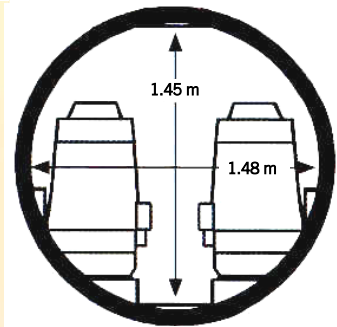

CESSNA CITATION BRAVO

Seating: 7 Passengers

Range: Max 3200 km / 1700 NM

Speed: 720 km/h

Endurance: Maximum 4 hours

Other Features: Galley, Lavatory

Crew: 2 Pilots