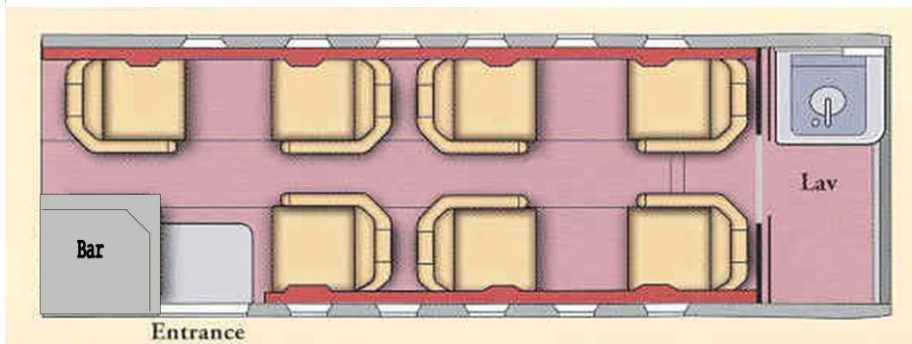

CESSNA CITATION BRAVO

Seating: 7 Passengers

Range: Max 3200 km / 1700 NM

Speed: 720 km/h

Endurance: Maximum 4 hours

Other Features: Galley, Lavatory

Crew: 2 Pilots