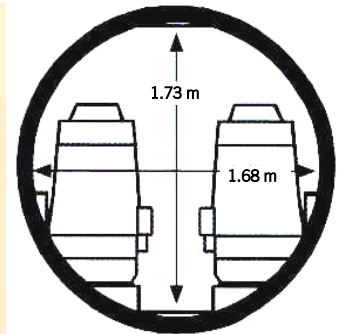

CESSNA CITATION EXCEL

Seating: 8 Passengers
Range: Max 3600 km / 2000 NM
Speed: 795 km/h

Endurance: Maximum 4.5 hours
Other Features: Galley, Lavatory
Crew: 2 Pilots (Cabin Attendant on request)