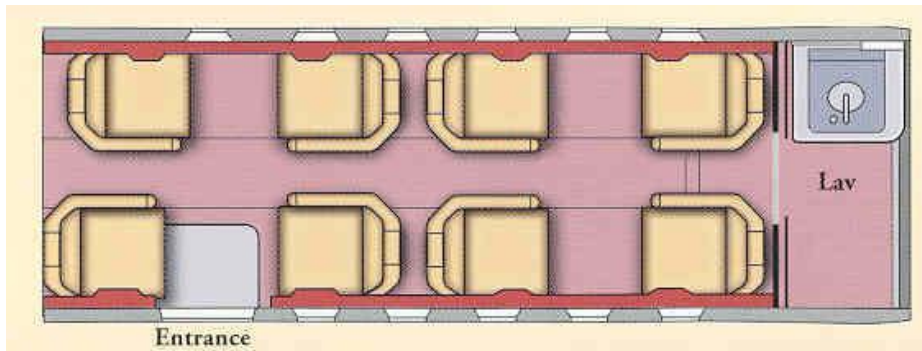

CESSNA CITATION EXCEL

Seating: 8 Passengers
Range: Max 3600 km / 2000 NM
Speed: 795 km/h

Endurance: Maximum 4.5 hours
Other Features: Galley, Lavatory
Crew: 2 Pilots (Cabin Attendant on request)