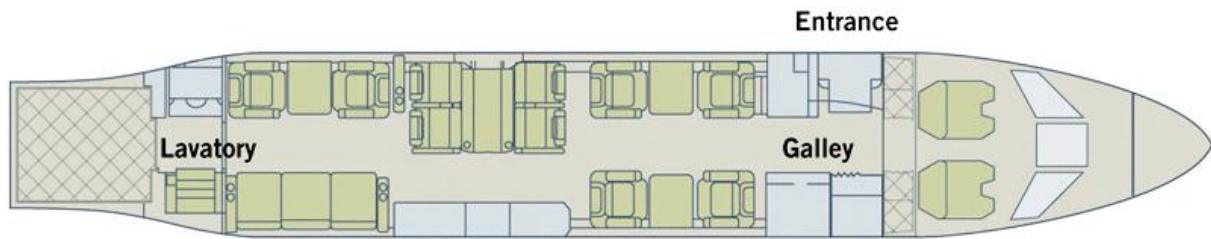

DASSAULT FALCON 900EX

Seating: Max 13 Passengers
Range: Max 8300 km / 4478 NM
Speed: 850 km/h

Cruise Altitude: 14'235 m / 47'000 ft
Other Features: Galley, 2 Lavatories
Crew: 2 Pilots -1 Cabin Attendant