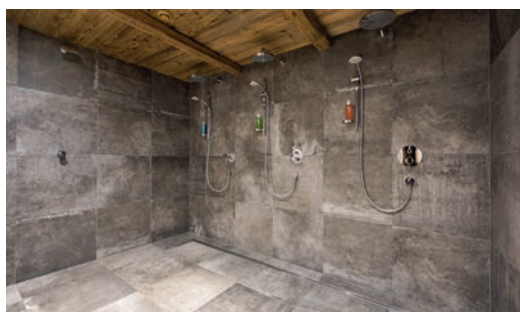

Contactez Delta Voyages

Delta Voyages - Tel. 022/909 10 14 - email : tourisme@delta-voyages.ch